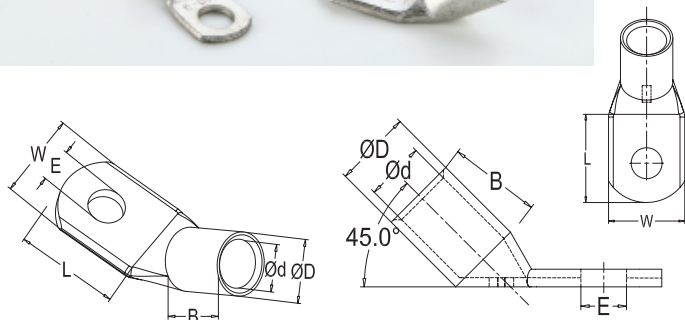

RCCN 日成GC45° 型铜管端子 GC45° Copper Ture Terminals

| 型号 Item No. | 尺寸 DIMENSION | | | | | |
|----------------|--------------|----------|----------|------|------|------|
| | E | D ϕ | d ϕ | W | B | L |
| GC45-10/6 | 6.4 | 6.9 | 4.7 | 11.9 | 10.0 | 12.5 |
| GC45-10/8 | 8.3 | 6.9 | 4.7 | 13.5 | 10.0 | 15.5 |
| GC45-16/6 | 6.4 | 7.8 | 5.6 | 11.9 | 11.0 | 12.0 |
| GC45-16/8 | 8.3 | 7.8 | 5.6 | 13.5 | 11.0 | 15.5 |
| GC45-25/8 | 8.3 | 9.5 | 7.1 | 14.0 | 13.0 | 16.0 |
| GC45-25/10 | 10.5 | 9.5 | 7.1 | 16.0 | 13.0 | 19.0 |
| GC45-35/8 | 8.3 | 11.0 | 8.2 | 16.5 | 16.0 | 18.0 |
| GC45-35/10 | 10.5 | 11.0 | 8.2 | 16.5 | 16.0 | 22.0 |
| GC45-50/10 | 10.5 | 12.5 | 9.5 | 17.9 | 19.0 | 22.0 |
| GC45-50/12 | 13.0 | 12.5 | 9.5 | 17.9 | 19.0 | 22.0 |
| GC45-70/10 | 10.5 | 15.0 | 11.5 | 21.5 | 21.0 | 22.0 |
| GC45-70/12 | 13.0 | 15.0 | 11.5 | 21.5 | 21.0 | 22.0 |
| GC45-95/14 | 14.5 | 17.0 | 13.5 | 24.7 | 24.0 | 33.0 |
| GC45-95/16 | 16.5 | 17.0 | 13.5 | 24.7 | 24.0 | 33.0 |
| GC45-120/14 | 14.5 | 20.0 | 15.6 | 28.9 | 27.0 | 33.0 |
| GC45-120/16 | 16.5 | 20.0 | 15.6 | 28.9 | 27.0 | 33.0 |
| GC45-150/14 | 14.5 | 21.0 | 16.5 | 30.4 | 32.0 | 33.0 |
| GC45-150/16 | 16.5 | 21.0 | 16.5 | 30.4 | 32.0 | 33.0 |
| GC45-185/16 | 16.5 | 23.6 | 18.4 | 34.0 | 34.0 | 35.0 |
| GC45-240/16 | 16.5 | 26.4 | 21.2 | 38.5 | 38.0 | 35.0 |