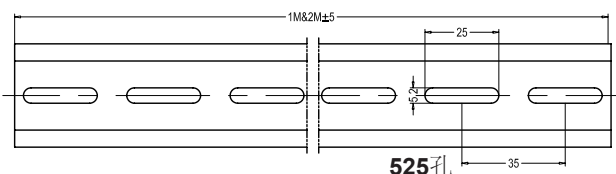

Color: yellow plated nickle, silver plated zinc

Din rail cutter: TS-2X suitable for cutting 35 7.5/35 15

TS-35/7.5/1.0

TS-35/15/1.5

615孔

515孔

525孔

TS-35/7.5/1.0