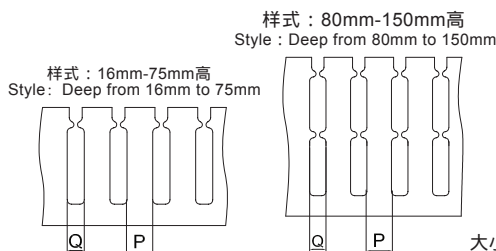

产品材质:采用低卤素硬质PVC料制成,环保无污染,不含铅等有毒物。
产品认证:美国UL:E306674 欧洲CE 欧洲环保RoHS,REACH,铁道阻燃低烟。
防火等级:UL94V-0,低烟微卤,遇火不燃烧,防火性及绝缘性特佳。
产品构造:由槽底及槽盖组成,底槽两侧设有出线孔。
颜色:灰色,白色,蓝色,黑色(可定制其它颜色,有起订量要求)
工作温度:静态-40°C持续高温至65°C,短时间可达85°C。
使用方法:先将底槽固定,将所要配的线装入槽内,盖上槽盖即可。
产品特性:1.反扣式槽盖与槽体设计组合后绝不脱落,且接合面平滑,不割伤手及擦损附近配线。
2.配线槽65°C内不易断裂,变形,变色,装配省时便利。
3.出线孔低、组合容易、拆卸简单、易于配线。

更多选择:量大可按需求生产所需规格或定制长度,例:HVDR8080F(L=1.7M)
Wide slot/finger design provides greater sidewall rigidity and can be used with a wide range of wire bundle sizes.
Certificates:UL:E306674 CE:EN50085 RoHS,REACH。 Made of rigid PVC
Work temperature:-40 °c to 65 °c
UL94 Flammability Rating of V-0
Provided with mounting holes
Available color:gray,white,blue,black and other special colors
Special length come with MOQ request

推荐:灰色为常规库存产品,其它颜色有起订量要求。
Comment: gray is the common color, other color need more MOQ