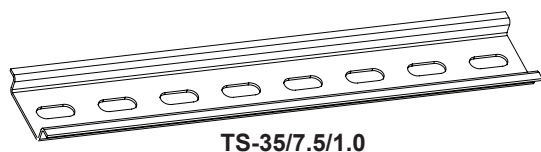

Color: yellow plated nickle, silver plated zinc

Din rail cutter: TS-2X suitable for cutting 35 7.5/35 15

TS-35/7.5/1.0

TS-35/15/1.5

615孔

515孔

525孔

TS-35/7.5/1.0

TS-35/15/1.5

TS-15/5.5/1.0

型号 Item No.	材质 Material	配套工具 Supporting tools	包装/箱 Packing/ carton	
TS-35/7.5系列 Catena				
TS-35/7.5/1.0/1M-615	彩锌/Colorful zinc	TS-1	50M	
TS-35/7.5/1.0/1M-515	彩锌/Colorful zinc		50M	
TS-35/7.5/1.0/1M-525	彩锌/Colorful zinc		50M	
TS-35/7.5/1.0/1M/W-615	环保白锌/ROHS approve		50M	
TS-35/7.5/1.0/1M/W-515	环保白锌/ROHS approve		50M	
TS-35/7.5/1.0/1M/W-525	环保白锌/ROHS approve		50M	
TS-35/7.5/1.0/2M-615	彩锌/Colorful zinc		100M	
TS-35/7.5/1.0/2M-515	彩锌/Colorful zinc		100M	
TS-35/7.5/1.0/2M-525	彩锌/Colorful zinc		100M	
TS-35/7.5/1.0/2M/W-615	环保白锌/ROHS approve		100M	
TS-35/7.5/1.0/2M/W-515	环保白锌/ROHS approve		100M	
TS-35/7.5/1.0/2M/W-525	环保白锌/ROHS approve		100M	
TS-35/7.5/1.0/1M-N	彩锌无底孔/Colorful zinc without hole	TS-2	50M	
TS-35/7.5/1.0/1M/W-N	白锌无底孔/White zinc without hole		50M	
TS-35/7.5/1.0/2M--N	彩锌无底孔/Colorful zinc without hole		100M	
TS-35/7.5/1.0/2M/W-N	白锌无底孔/White zinc without hole		100M	
TS-35/15系列 Catena				
TS-35/15/1.5/1M-615	彩锌/Colorful zinc		TS-2	30M
TS-35/15/1.5/1M/W-615	环保白锌/ROHS approve	30M		
TS-35/15/1.5/2M-615	彩锌/Colorful zinc	60M		
TS-35/15/1.5/2M/W-615	环保白锌/ROHS approve	60M		
TS-35/15/1.5/1M-N	彩锌无底孔/Colorful zinc without hole	30M		
TS-35/15/1.5/1M/W-N	白锌无底孔/White zinc without hole	30M		
TS-35/15/1.5/2M-N	彩锌无底孔/Colorful zinc without hole	60M		
TS-35/15/1.5/2M/W-N	白锌无底孔/White zinc without hole	60M		
TS-15/5.5系列 Catena				
TS-15/5.5/1.0/1M-412	彩锌/Colorful zinc	TS-1S	100M	
TS-15/5.5/1.0/2M-412	彩锌/Colorful zinc		200M	
TS-15/5.5/1.0/1M/W-412	环保白锌/ROHS approve		100M	
TS-15/5.5/1.0/2M/W-412	环保白锌/ROHS approve		200M	