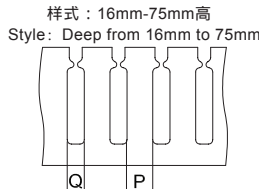

大小孔型号/Eu hole size : VDR4060F/614

单位/Unit:mm

型号 Item No.				宽×高 High X width W×H	孔宽 Slot width Q	齿宽 Finger width P	电线容量 以2.0平方计算 Wire capability/2.0sq	标准长度 Standard Length		
灰色Gray RAL7030	白色White RAL9016	蓝色Blue RAL5015	黑色Black RAL9005	16×16	8	10	3~10pcs	每支 2米 含槽底槽盖		
VDR1616F	VDR1616FW	VDR1616FE	VDR1616FB	25×16	8	10	8~12pcs			
VDR2516F	VDR2516FW	VDR2516FE	VDR2516FB	15×20	8.5	12	8~12pcs			
VDR1520F	VDR1520FW	VDR1520FE	VDR1520FB	20×20	8.5	12	10~20pcs			
VDR2020F	VDR2020FW	VDR2020FE	VDR2020FB	40×20	8	12	15~30pcs			
VDR4020F	VDR4020FW	VDR4020FE	VDR4020FB	15×25	8	10	5~15pcs			
VDR1525F	VDR1525FW	VDR1525FE	VDR1525FB	20×25	8	10	5~15pcs			
VDR2025F	VDR2025FW	VDR2025FE	VDR2025FB	25×25	8	10	10~25pcs			
VDR2525F	VDR2525FW	VDR2525FE	VDR2525FB	25×25	8	10	10~25pcs			
VDR3025F	VDR3025FW	VDR3025FE	VDR3025FB	30×25	8	10	12~28pcs			
VDR4025F	VDR4025FW	VDR4025FE	VDR4025FB	40×25	8	10	20~35pcs			
VDR5025F	VDR5025FW	VDR5025FE	VDR5025FB	50×25	8	10	12~28pcs			
VDR1530F	VDR1530FW	VDR1530FE	VDR1530FB	15×30	8	10	8~15pcs		Pcs/Branch 2M	
VDR2030F	VDR2030FW	VDR2030FE	VDR2030FB	20×30	8	12	25~35pcs			
VDR2530F	VDR2530FW	VDR2530FE	VDR2530FB	25×30	8	12	25~35pcs			
VDR3030F	VDR3030FW	VDR3030FE	VDR3030FB	30×30	8	12	25~35pcs			
VDR4030F	VDR4030FW	VDR4030FE	VDR4030FB	40×30	8	12	30~40pcs			
VDR5030F	VDR5030FW	VDR5030FE	VDR5030FB	50×30	8	12	40~50pcs			
VDR6030F	VDR6030FW	VDR6030FE	VDR6030FB	60×30	8	12	50~60pcs			
VDR2233F	VDR2233FW	VDR2233FE	VDR2233FB	22×33	6	10.5	25~35pcs			Including truning and lids
VDR3333F	VDR3333FW	VDR3333FE	VDR3333FB	33×33	8	12	35~45pcs			
VDR2035F	VDR2035FW	VDR2035FE	VDR2035FB	20×35	8	12	30~40pcs			
VDR3535F	VDR3535FW	VDR3535FE	VDR3535FB	35×35	8	12	35~45pcs			
VDR5035F	VDR5035FW	VDR5035FE	VDR5035FB	50×35	8	12	40~60pcs			
VDR1540F	VDR1540FW	VDR1540FE	VDR1540FB	15×40	8	12	16~22pcs			
VDR2040F	VDR2040FW	VDR2040FE	VDR2040FB	20×40	8	12	16~22pcs			
VDR2540F	VDR2540FW	VDR2540FE	VDR2540FB	25×40	8	12	20~35pcs			
VDR3540F	VDR3540FW	VDR3540FE	VDR3540FB	35×40	8	12	30~45pcs			
VDR4040F	VDR4040FW	VDR4040FE	VDR4040FB	40×40	8	12	60~70pcs			
VDR6040F	VDR6040FW	VDR6040FE	VDR6040FB	60×40	8	12	100~115pcs			
VDR8040F	VDR8040FW	VDR8040FE	VDR8040FB	80×40	8	12	120~135pcs			
VDR10040F	VDR10040FW	VDR10040FE	VDR10040FB	100×40	8	12	120~135pcs			
VDR12040F	VDR12040FW	VDR12040FE	VDR12040FB	120×40	8	12	140~155pcs