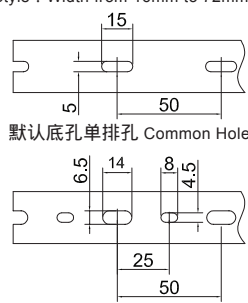

样式: 16mm-72mm宽
Style: Width from 16mm to 72mm