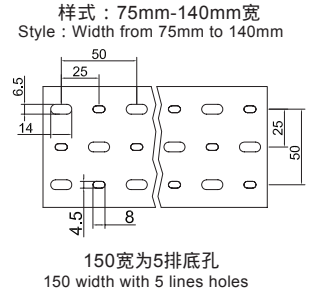

大小孔型号/Eu hole size : VDR4060F/614

单位/Unit:mm

型号 Item No.				宽×高 High X width W×H	孔宽 Slot width Q	齿宽 Finger width P	电线容量 以2.0平方计算 Wire capability/2.0sq	标准长度 Standard Length		
灰色Gray RAL7030	白色White RAL9016	蓝色Blue RAL5015	黑色Black RAL9005	16×16	8	10	3~10pcs	每支 2米 含槽底槽盖		
VDR1616F	VDR1616FW	VDR1616FE	VDR1616FB	25×16	8	10	8~12pcs			
VDR2516F	VDR2516FW	VDR2516FE	VDR2516FB	15×20	8.5	12	8~12pcs			
VDR1520F	VDR1520FW	VDR1520FE	VDR1520FB	20×20	8.5	12	10~20pcs			
VDR2020F	VDR2020FW	VDR2020FE	VDR2020FB	40×20	8	12	15~30pcs			
VDR4020F	VDR4020FW	VDR4020FE	VDR4020FB	15×25	8	10	5~15pcs			
VDR1525F	VDR1525FW	VDR1525FE	VDR1525FB	20×25	8	10	5~15pcs			
VDR2025F	VDR2025FW	VDR2025FE	VDR2025FB	25×25	8	10	10~25pcs			
VDR2525F	VDR2525FW	VDR2525FE	VDR2525FB	25×25	8	10	10~25pcs			
VDR3025F	VDR3025FW	VDR3025FE	VDR3025FB	30×25	8	10	12~28pcs			
VDR4025F	VDR4025FW	VDR4025FE	VDR4025FB	40×25	8	10	20~35pcs			
VDR5025F	VDR5025FW	VDR5025FE	VDR5025FB	50×25	8	10	12~28pcs			
VDR1530F	VDR1530FW	VDR1530FE	VDR1530FB	15×30	8	10	8~15pcs		Pcs/Branch 2M	
VDR2030F	VDR2030FW	VDR2030FE	VDR2030FB	20×30	8	12	25~35pcs			
VDR2530F	VDR2530FW	VDR2530FE	VDR2530FB	25×30	8	12	25~35pcs			
VDR3030F	VDR3030FW	VDR3030FE	VDR3030FB	30×30	8	12	25~35pcs			
VDR4030F	VDR4030FW	VDR4030FE	VDR4030FB	40×30	8	12	30~40pcs			
VDR5030F	VDR5030FW	VDR5030FE	VDR5030FB	50×30	8	12	40~50pcs			
VDR6030F	VDR6030FW	VDR6030FE	VDR6030FB	60×30	8	12	50~60pcs			
VDR2233F	VDR2233FW	VDR2233FE	VDR2233FB	22×33	6	10.5	25~35pcs			Including truning and lids
VDR3333F	VDR3333FW	VDR3333FE	VDR3333FB	33×33	8	12	35~45pcs			
VDR2035F	VDR2035FW	VDR2035FE	VDR2035FB	20×35	8	12	30~40pcs			
VDR3535F	VDR3535FW	VDR3535FE	VDR3535FB	35×35	8	12	35~45pcs			
VDR5035F	VDR5035FW	VDR5035FE	VDR5035FB	50×35	8	12	40~60pcs			
VDR1540F	VDR1540FW	VDR1540FE	VDR1540FB	15×40	8	12	16~22pcs			
VDR2040F	VDR2040FW	VDR2040FE	VDR2040FB	20×40	8	12	16~22pcs			
VDR2540F	VDR2540FW	VDR2540FE	VDR2540FB	25×40	8	12	20~35pcs			
VDR3540F	VDR3540FW	VDR3540FE	VDR3540FB	35×40	8	12	30~45pcs			
VDR4040F	VDR4040FW	VDR4040FE	VDR4040FB	40×40	8	12	60~70pcs			
VDR6040F	VDR6040FW	VDR6040FE	VDR6040FB	60×40	8	12	100~115pcs			
VDR8040F	VDR8040FW	VDR8040FE	VDR8040FB	80×40	8	12	120~135pcs			
VDR10040F	VDR10040FW	VDR10040FE	VDR10040FB	100×40	8	12	120~135pcs			
VDR12040F	VDR12040FW	VDR12040FE	VDR12040FB	120×40	8	12	140~155pcs