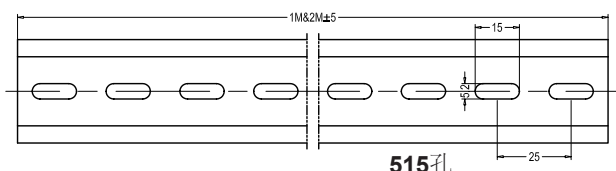

Color: yellow plated nickle, silver plated zinc

Din rail cutter: TS-2X suitable for cutting 35 7.5/35 15

TS-35/7.5/1.0

TS-35/15/1.5

615孔

515孔

525孔

TS-35/7.5/1.0