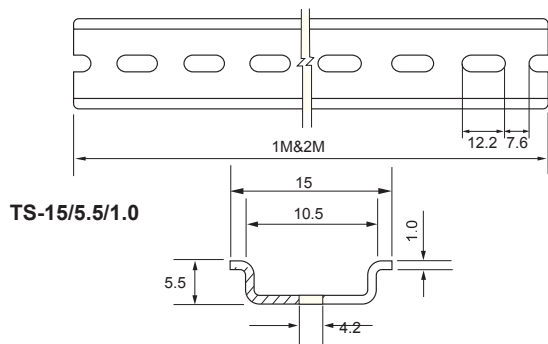

TS-15/5.5/1.0

型号 Item No.	材质 Material	配套工具 Supporting tools	包装/箱 Packing/ carton	
TS-35/7.5系列 Catena				
TS-35/7.5/1.0/1M-615	彩锌/Colorful zinc	TS-1	50M	
TS-35/7.5/1.0/1M-515	彩锌/Colorful zinc		50M	
TS-35/7.5/1.0/1M-525	彩锌/Colorful zinc		50M	
TS-35/7.5/1.0/1M/W-615	环保白锌/ROHS approve		50M	
TS-35/7.5/1.0/1M/W-515	环保白锌/ROHS approve		50M	
TS-35/7.5/1.0/1M/W-525	环保白锌/ROHS approve		50M	
TS-35/7.5/1.0/2M-615	彩锌/Colorful zinc		100M	
TS-35/7.5/1.0/2M-515	彩锌/Colorful zinc		100M	
TS-35/7.5/1.0/2M-525	彩锌/Colorful zinc		100M	
TS-35/7.5/1.0/2M/W-615	环保白锌/ROHS approve		100M	
TS-35/7.5/1.0/2M/W-515	环保白锌/ROHS approve		100M	
TS-35/7.5/1.0/2M/W-525	环保白锌/ROHS approve		100M	
TS-35/7.5/1.0/1M-N	彩锌无底孔/Colorful zinc without hole	TS-2	50M	
TS-35/7.5/1.0/1M/W-N	白锌无底孔/White zinc without hole		50M	
TS-35/7.5/1.0/2M--N	彩锌无底孔/Colorful zinc without hole		100M	
TS-35/7.5/1.0/2M/W-N	白锌无底孔/White zinc without hole		100M	
TS-35/15系列 Catena				
TS-35/15/1.5/1M-615	彩锌/Colorful zinc		TS-2	30M
TS-35/15/1.5/1M/W-615	环保白锌/ROHS approve	30M		
TS-35/15/1.5/2M-615	彩锌/Colorful zinc	60M		
TS-35/15/1.5/2M/W-615	环保白锌/ROHS approve	60M		
TS-35/15/1.5/1M-N	彩锌无底孔/Colorful zinc without hole	30M		
TS-35/15/1.5/1M/W-N	白锌无底孔/White zinc without hole	30M		
TS-35/15/1.5/2M-N	彩锌无底孔/Colorful zinc without hole	60M		
TS-35/15/1.5/2M/W-N	白锌无底孔/White zinc without hole	60M		
TS-15/5.5系列 Catena				
TS-15/5.5/1.0/1M-412	彩锌/Colorful zinc	TS-1S	100M	
TS-15/5.5/1.0/2M-412	彩锌/Colorful zinc		200M	
TS-15/5.5/1.0/1M/W-412	环保白锌/ROHS approve		100M	
TS-15/5.5/1.0/2M/W-412	环保白锌/ROHS approve		200M