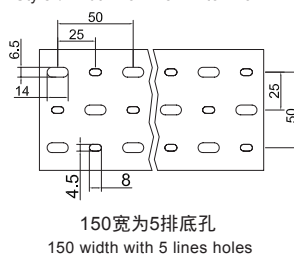

样式: 75mm-140mm宽
Style: Width from 75mm to 140mm