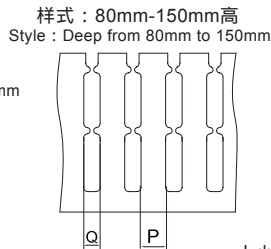

大小孔型号/Eu hole size : VDR4060F/614

单位/Unit:mm

型号 Item No.				宽×高 High X width W×H	孔宽 Slot width Q	齿宽 Finger width P	电线容量 以2.0平方计算 Wire capability/2.0sq	标准长度 Standard Length		
灰色Gray RAL7030	白色White RAL9016	蓝色Blue RAL5015	黑色Black RAL9005	16×16	8	10	3~10pcs	每支 2米 含槽底槽盖		
VDR1616F	VDR1616FW	VDR1616FE	VDR1616FB	25×16	8	10	8~12pcs			
VDR2516F	VDR2516FW	VDR2516FE	VDR2516FB	15×20	8.5	12	8~12pcs			
VDR1520F	VDR1520FW	VDR1520FE	VDR1520FB	20×20	8.5	12	10~20pcs			
VDR2020F	VDR2020FW	VDR2020FE	VDR2020FB	40×20	8	12	15~30pcs			
VDR4020F	VDR4020FW	VDR4020FE	VDR4020FB	15×25	8	10	5~15pcs			
VDR1525F	VDR1525FW	VDR1525FE	VDR1525FB	20×25	8	10	5~15pcs			
VDR2025F	VDR2025FW	VDR2025FE	VDR2025FB	25×25	8	10	10~25pcs			
VDR2525F	VDR2525FW	VDR2525FE	VDR2525FB	25×25	8	10	10~25pcs			
VDR3025F	VDR3025FW	VDR3025FE	VDR3025FB	30×25	8	10	12~28pcs			
VDR4025F	VDR4025FW	VDR4025FE	VDR4025FB	40×25	8	10	20~35pcs			
VDR5025F	VDR5025FW	VDR5025FE	VDR5025FB	50×25	8	10	12~28pcs			
VDR1530F	VDR1530FW	VDR1530FE	VDR1530FB	15×30	8	10	8~15pcs		Pcs/Branch 2M	
VDR2030F	VDR2030FW	VDR2030FE	VDR2030FB	20×30	8	12	25~35pcs			
VDR2530F	VDR2530FW	VDR2530FE	VDR2530FB	25×30	8	12	25~35pcs			
VDR3030F	VDR3030FW	VDR3030FE	VDR3030FB	30×30	8	12	25~35pcs			
VDR4030F	VDR4030FW	VDR4030FE	VDR4030FB	40×30	8	12	30~40pcs			
VDR5030F	VDR5030FW	VDR5030FE	VDR5030FB	50×30	8	12	40~50pcs			
VDR6030F	VDR6030FW	VDR6030FE	VDR6030FB	60×30	8	12	50~60pcs			
VDR2233F	VDR2233FW	VDR2233FE	VDR2233FB	22×33	6	10.5	25~35pcs			Including truning and lids
VDR3333F	VDR3333FW	VDR3333FE	VDR3333FB	33×33	8	12	35~45pcs			
VDR2035F	VDR2035FW	VDR2035FE	VDR2035FB	20×35	8	12	30~40pcs			
VDR3535F	VDR3535FW	VDR3535FE	VDR3535FB	35×35	8	12	35~45pcs			
VDR5035F	VDR5035FW	VDR5035FE	VDR5035FB	50×35	8	12	40~60pcs			
VDR1540F	VDR1540FW	VDR1540FE	VDR1540FB	15×40	8	12	16~22pcs			
VDR2040F	VDR2040FW	VDR2040FE	VDR2040FB	20×40	8	12	16~22pcs			
VDR2540F	VDR2540FW	VDR2540FE	VDR2540FB	25×40	8	12	20~35pcs			
VDR3540F	VDR3540FW	VDR3540FE	VDR3540FB	35×40	8	12	30~45pcs			
VDR4040F	VDR4040FW	VDR4040FE	VDR4040FB	40×40	8	12	60~70pcs			
VDR6040F	VDR6040FW	VDR6040FE	VDR6040FB	60×40	8	12	100~115pcs			
VDR8040F	VDR8040FW	VDR8040FE	VDR8040FB	80×40	8	12	120~135pcs			
VDR10040F	VDR10040FW	VDR10040FE	VDR10040FB	100×40	8	12	120~135pcs			
VDR12040F	VDR12040FW	VDR12040FE	VDR12040FB	120×40	8	12	140~155pcs