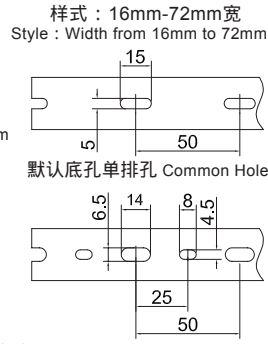

大小孔型号/Eu hole size : VDR4060F/614

单位/Unit:mm

型号 Item No.				宽×高 High X width W×H	孔宽 Slot width Q	齿宽 Finger width P	电线容量 以2.0平方计算 Wire capability/2.0sq	标准长度 Standard Length		
灰色Gray RAL7030	白色White RAL9016	蓝色Blue RAL5015	黑色Black RAL9005	16×16	8	10	3~10pcs	每支 2米 含槽底槽盖		
VDR1616F	VDR1616FW	VDR1616FE	VDR1616FB	25×16	8	10	8~12pcs			
VDR2516F	VDR2516FW	VDR2516FE	VDR2516FB	15×20	8.5	12	8~12pcs			
VDR1520F	VDR1520FW	VDR1520FE	VDR1520FB	20×20	8.5	12	10~20pcs			
VDR2020F	VDR2020FW	VDR2020FE	VDR2020FB	40×20	8	12	15~30pcs			
VDR4020F	VDR4020FW	VDR4020FE	VDR4020FB	15×25	8	10	5~15pcs			
VDR1525F	VDR1525FW	VDR1525FE	VDR1525FB	20×25	8	10	5~15pcs			
VDR2025F	VDR2025FW	VDR2025FE	VDR2025FB	25×25	8	10	10~25pcs			
VDR2525F	VDR2525FW	VDR2525FE	VDR2525FB	25×25	8	10	10~25pcs			
VDR3025F	VDR3025FW	VDR3025FE	VDR3025FB	30×25	8	10	12~28pcs			
VDR4025F	VDR4025FW	VDR4025FE	VDR4025FB	40×25	8	10	20~35pcs			
VDR5025F	VDR5025FW	VDR5025FE	VDR5025FB	50×25	8	10	12~28pcs			
VDR1530F	VDR1530FW	VDR1530FE	VDR1530FB	15×30	8	10	8~15pcs		Pcs/Branch 2M	
VDR2030F	VDR2030FW	VDR2030FE	VDR2030FB	20×30	8	12	25~35pcs			
VDR2530F	VDR2530FW	VDR2530FE	VDR2530FB	25×30	8	12	25~35pcs			
VDR3030F	VDR3030FW	VDR3030FE	VDR3030FB	30×30	8	12	25~35pcs			
VDR4030F	VDR4030FW	VDR4030FE	VDR4030FB	40×30	8	12	30~40pcs			
VDR5030F	VDR5030FW	VDR5030FE	VDR5030FB	50×30	8	12	40~50pcs			
VDR6030F	VDR6030FW	VDR6030FE	VDR6030FB	60×30	8	12	50~60pcs			
VDR2233F	VDR2233FW	VDR2233FE	VDR2233FB	22×33	6	10.5	25~35pcs			Including truning and lids
VDR3333F	VDR3333FW	VDR3333FE	VDR3333FB	33×33	8	12	35~45pcs			
VDR2035F	VDR2035FW	VDR2035FE	VDR2035FB	20×35	8	12	30~40pcs			
VDR3535F	VDR3535FW	VDR3535FE	VDR3535FB	35×35	8	12	35~45pcs			
VDR5035F	VDR5035FW	VDR5035FE	VDR5035FB	50×35	8	12	40~60pcs			
VDR1540F	VDR1540FW	VDR1540FE	VDR1540FB	15×40	8	12	16~22pcs			
VDR2040F	VDR2040FW	VDR2040FE	VDR2040FB	20×40	8	12	16~22pcs			
VDR2540F	VDR2540FW	VDR2540FE	VDR2540FB	25×40	8	12	20~35pcs			
VDR3540F	VDR3540FW	VDR3540FE	VDR3540FB	35×40	8	12	30~45pcs			
VDR4040F	VDR4040FW	VDR4040FE	VDR4040FB	40×40	8	12	60~70pcs			
VDR6040F	VDR6040FW	VDR6040FE	VDR6040FB	60×40	8	12	100~115pcs			
VDR8040F	VDR8040FW	VDR8040FE	VDR8040FB	80×40	8	12	120~135pcs			
VDR10040F	VDR10040FW	VDR10040FE	VDR10040FB	100×40	8	12	120~135pcs			
VDR12040F	VDR12040FW	VDR12040FE	VDR12040FB	120×40	8	12	140~155pcs